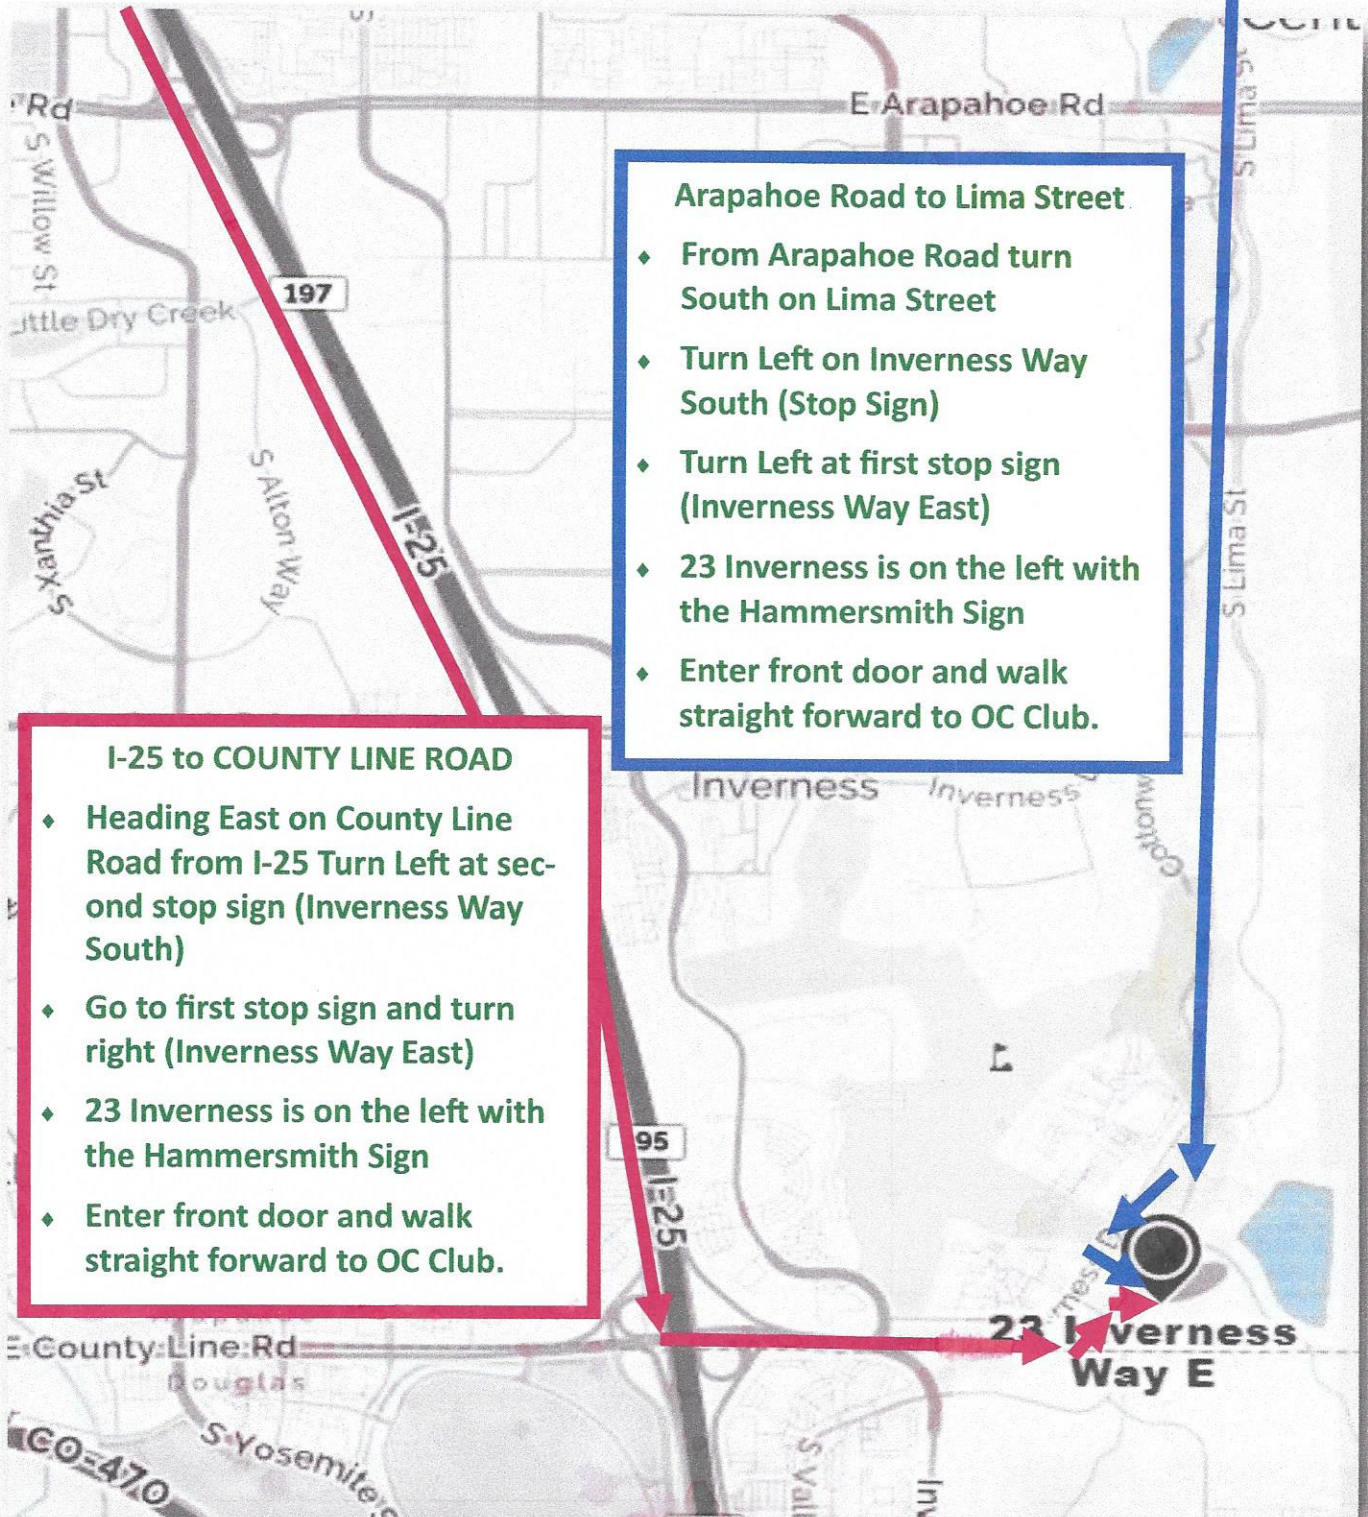

## Orchard Club South

# WELCOME TO OUR NEW HOME!

23 INVERNESS WAY EAST, ENGLEWOOD, CO 80112

OPENING: AUGUST 2018 (exact day will be announced)

ALL MEETING DAYS AND TIMES WILL REMAIN THE SAME

### I-25 to COUNTY LINE ROAD

- ◆ Heading East on County Line Road from I-25 Turn Left at second stop sign (Inverness Way South)
- ◆ Go to first stop sign and turn right (Inverness Way East)
- ◆ 23 Inverness is on the left with the Hammersmith Sign
- ◆ Enter front door and walk straight forward to OC Club.

### Arapahoe Road to Lima Street.

- ◆ From Arapahoe Road turn South on Lima Street
- ◆ Turn Left on Inverness Way South (Stop Sign)
- ◆ Turn Left at first stop sign (Inverness Way East)
- ◆ 23 Inverness is on the left with the Hammersmith Sign
- ◆ Enter front door and walk straight forward to OC Club.